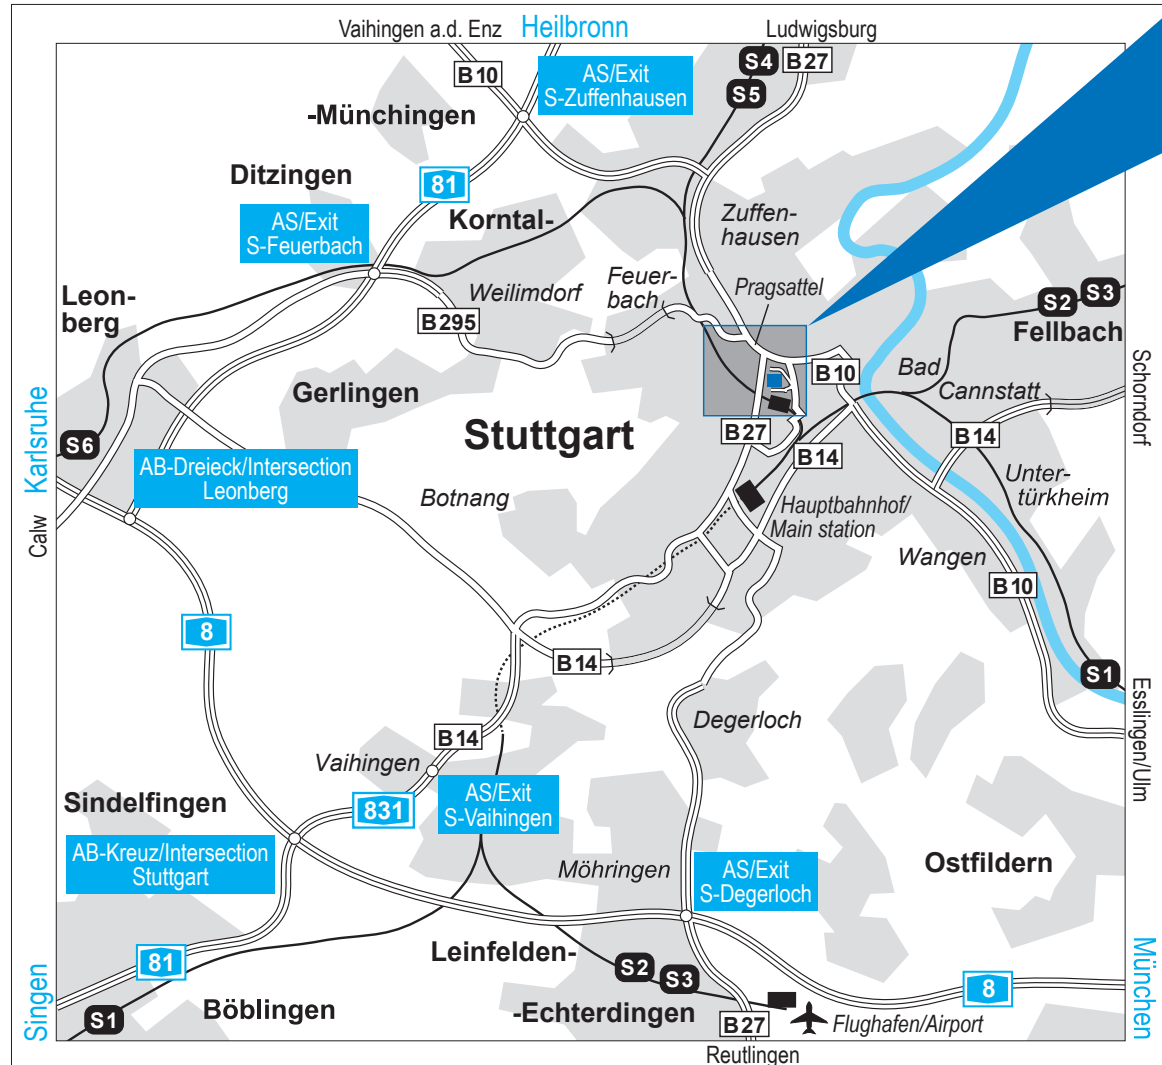

## How to find us:

### By S-Bahn rapid transit railway:

#### from Hauptbahnhof (main railway station)

Track 102 » S4 in the direction of Marbach or S5 in the direction of Bietigheim or S6 in the direction of Weil der Stadt/Leonberg or S60 in the direction of Böblingen/Renningen » Get out at Nordbahnhof (1st stop after main railway station) » Go down stairs » Turn left » Walk 200 meters and turn left into Sarweystrasse

#### from Munich

Autobahn A8 » Junction Wendlingen » B313/B10 in the direction of Stuttgart » as far as Bad Cannstatt » stay on the B10 and drive into the Rosenstein tunnel » at the exit of the tunnel, at the Aral gas station, leave the B10 to the right, and immediately change to the left lane at the next intersection » Turn left into Nordbahnhofstrasse » 2nd right into Sarweystrasse