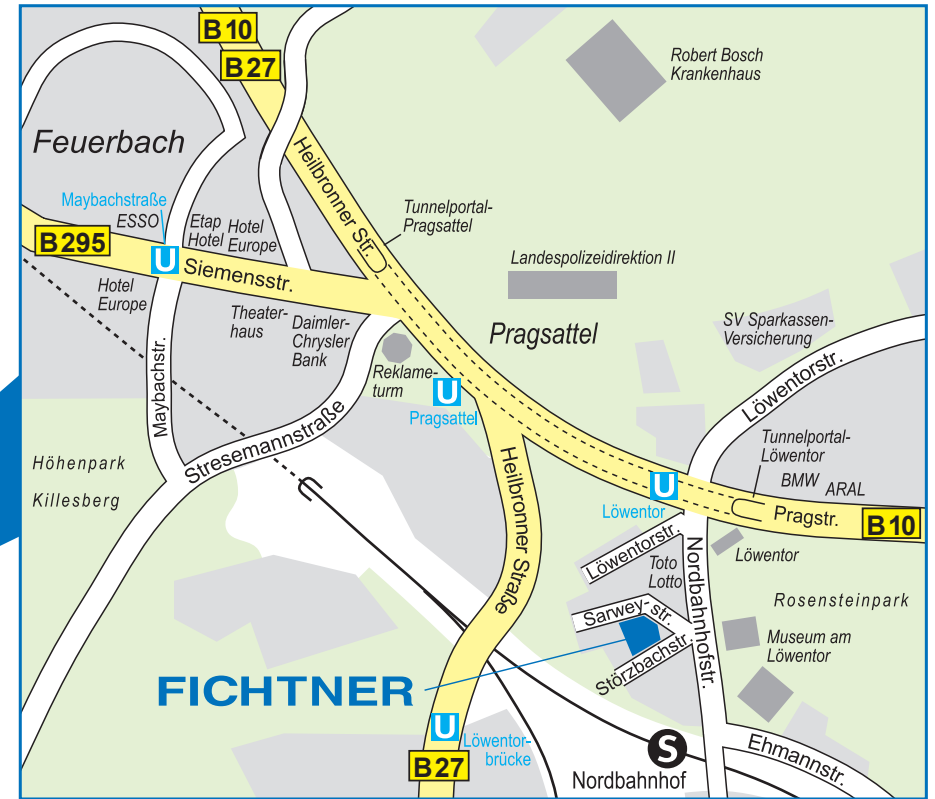

## How to find us:

### By S-Bahn rapid transit railway:

#### from Hauptbahnhof (main railway station)

Track 102 » S4 in the direction of Marbach or S5 in the direction of Bietigheim or S6 in the direction of Weil der Stadt/Leonberg or S60 in the direction of Böblingen/Renningen » Get out at Nordbahnhof (1st stop after main railway station) » Go down stairs » Turn left » Walk 200 meters and turn left into Sarweystrasse

#### from Munich

Autobahn A8 » Junction Wendlingen » B313/B10 in the direction of Stuttgart » as far as Bad Cannstatt » stay on the B10 and drive into the Rosenstein tunnel » at the exit of the tunnel, at the Aral gas station, leave the B10 to the right, and immediately change to the left lane at the next intersection » Turn left into Nordbahnhofstrasse » 2nd right into Sarweystrasse