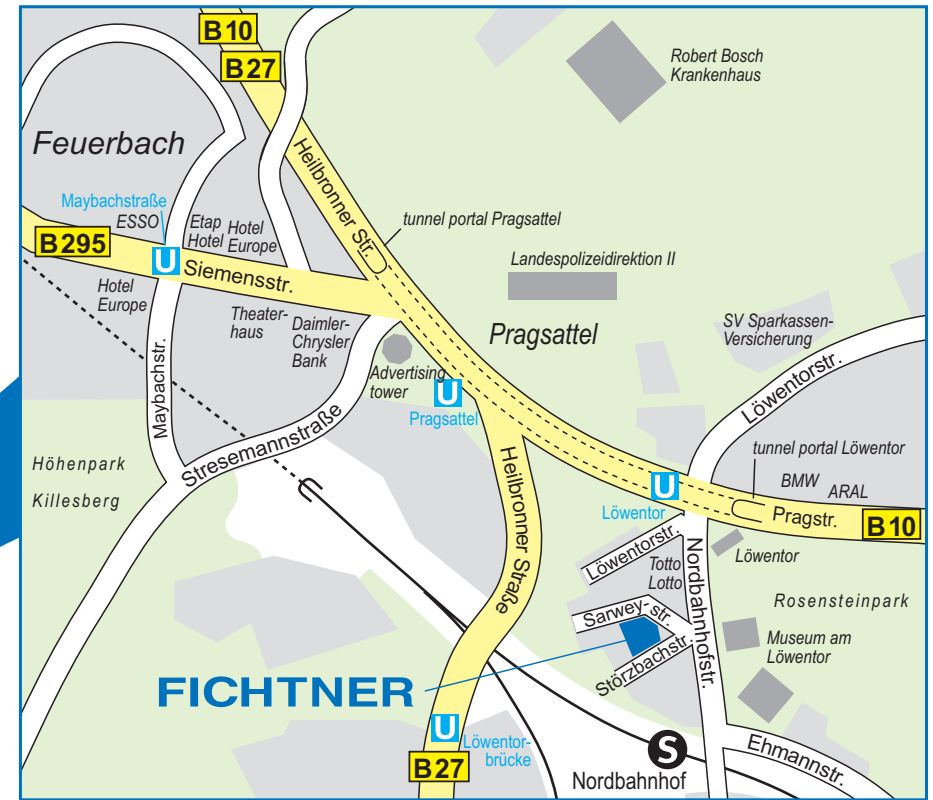

## How to find us:

### By S-Bahn rapid transit railway:

#### from Hauptbahnhof (main railway station)

Track 102 » S4 in the direction of Marbach or S5 in the direction of Bietigheim or S6 in the direction of Weil der Stadt/ Leonberg » Get out at Nordbahnhof (1st stop after main railway station) » Go down stairs » Turn left » Walk 200 meters and turn left into Sarweystrasse

#### from Munich

Autobahn A8 » Junction Wendlingen » B313/B10 in the direction of Stuttgart » as far as Bad Cannstatt » B10 in the direction of Vaihingen Enz » Drive up Pragstrasse » When you are level with the BMW dealer, take the right lane to leave B10, i.e. do not enter the tunnel, and immediately change to the left lane at the next intersection » Turn left into Nordbahnhofstrasse » 2nd right into Sarweystrasse