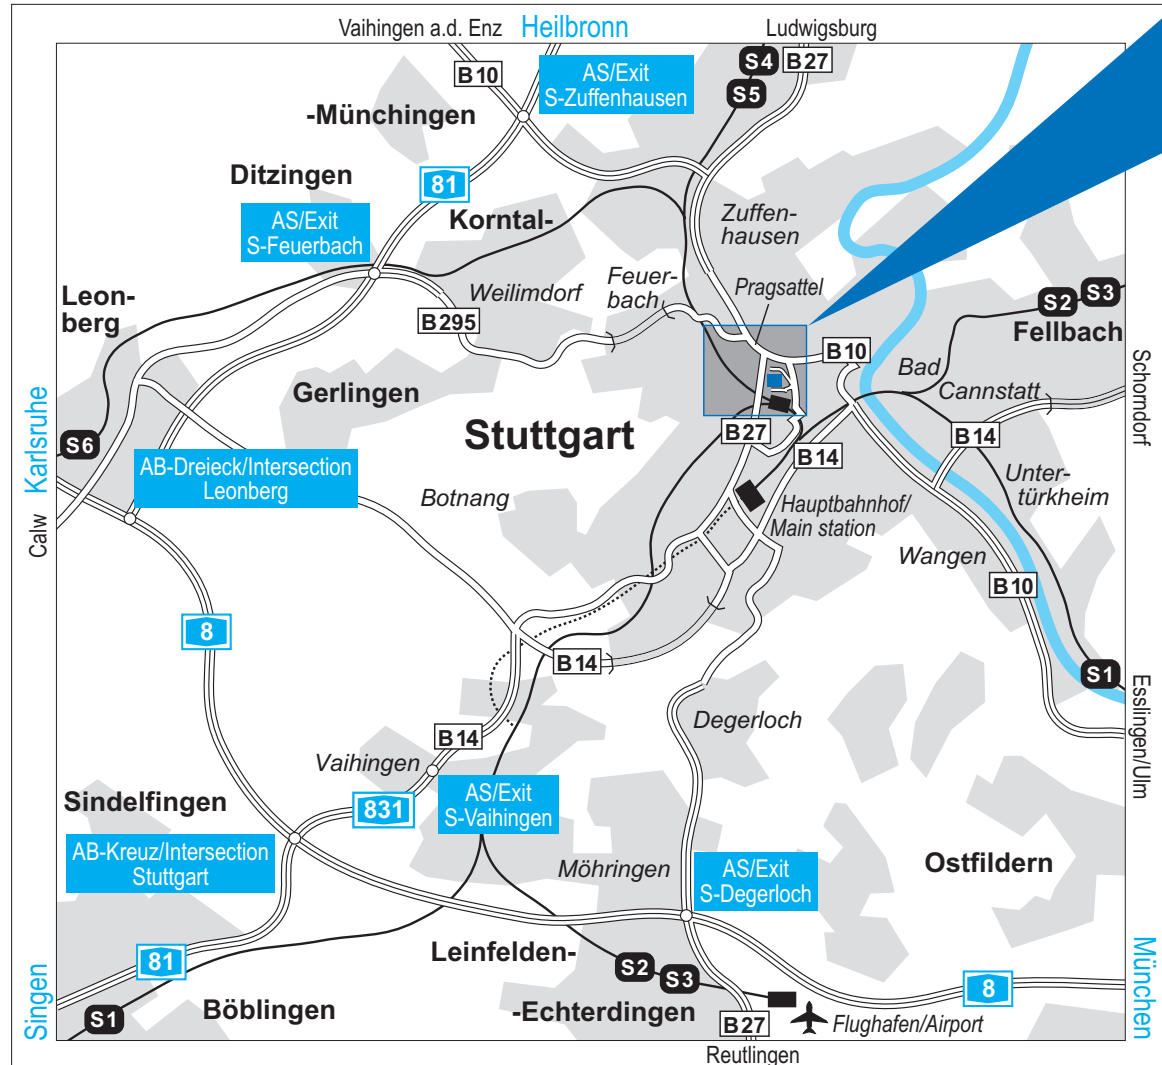

## How to find us:

### By S-Bahn rapid transit railway:

#### from Hauptbahnhof (main railway station)

Track 102 » S4 in the direction of Marbach or S5 in the direction of Bietigheim or S6 in the direction of Weil der Stadt/ Leonberg » Get out at Nordbahnhof (1st stop after main railway station) » Go down stairs » Turn left » Walk 200 meters and turn left into Sarweystrasse

#### from Munich

Autobahn A8 » Junction Wendlingen » B313/B10 in the direction of Stuttgart » as far as Bad Cannstatt » B10 in the direction of Vaihingen Enz » Drive up Pragstrasse » When you are level with the BMW dealer, take the right lane to leave B10, i.e. do not enter the tunnel, and immediately change to the left lane at the next intersection » Turn left into Nordbahnhofstrasse » 2nd right into Sarweystrasse